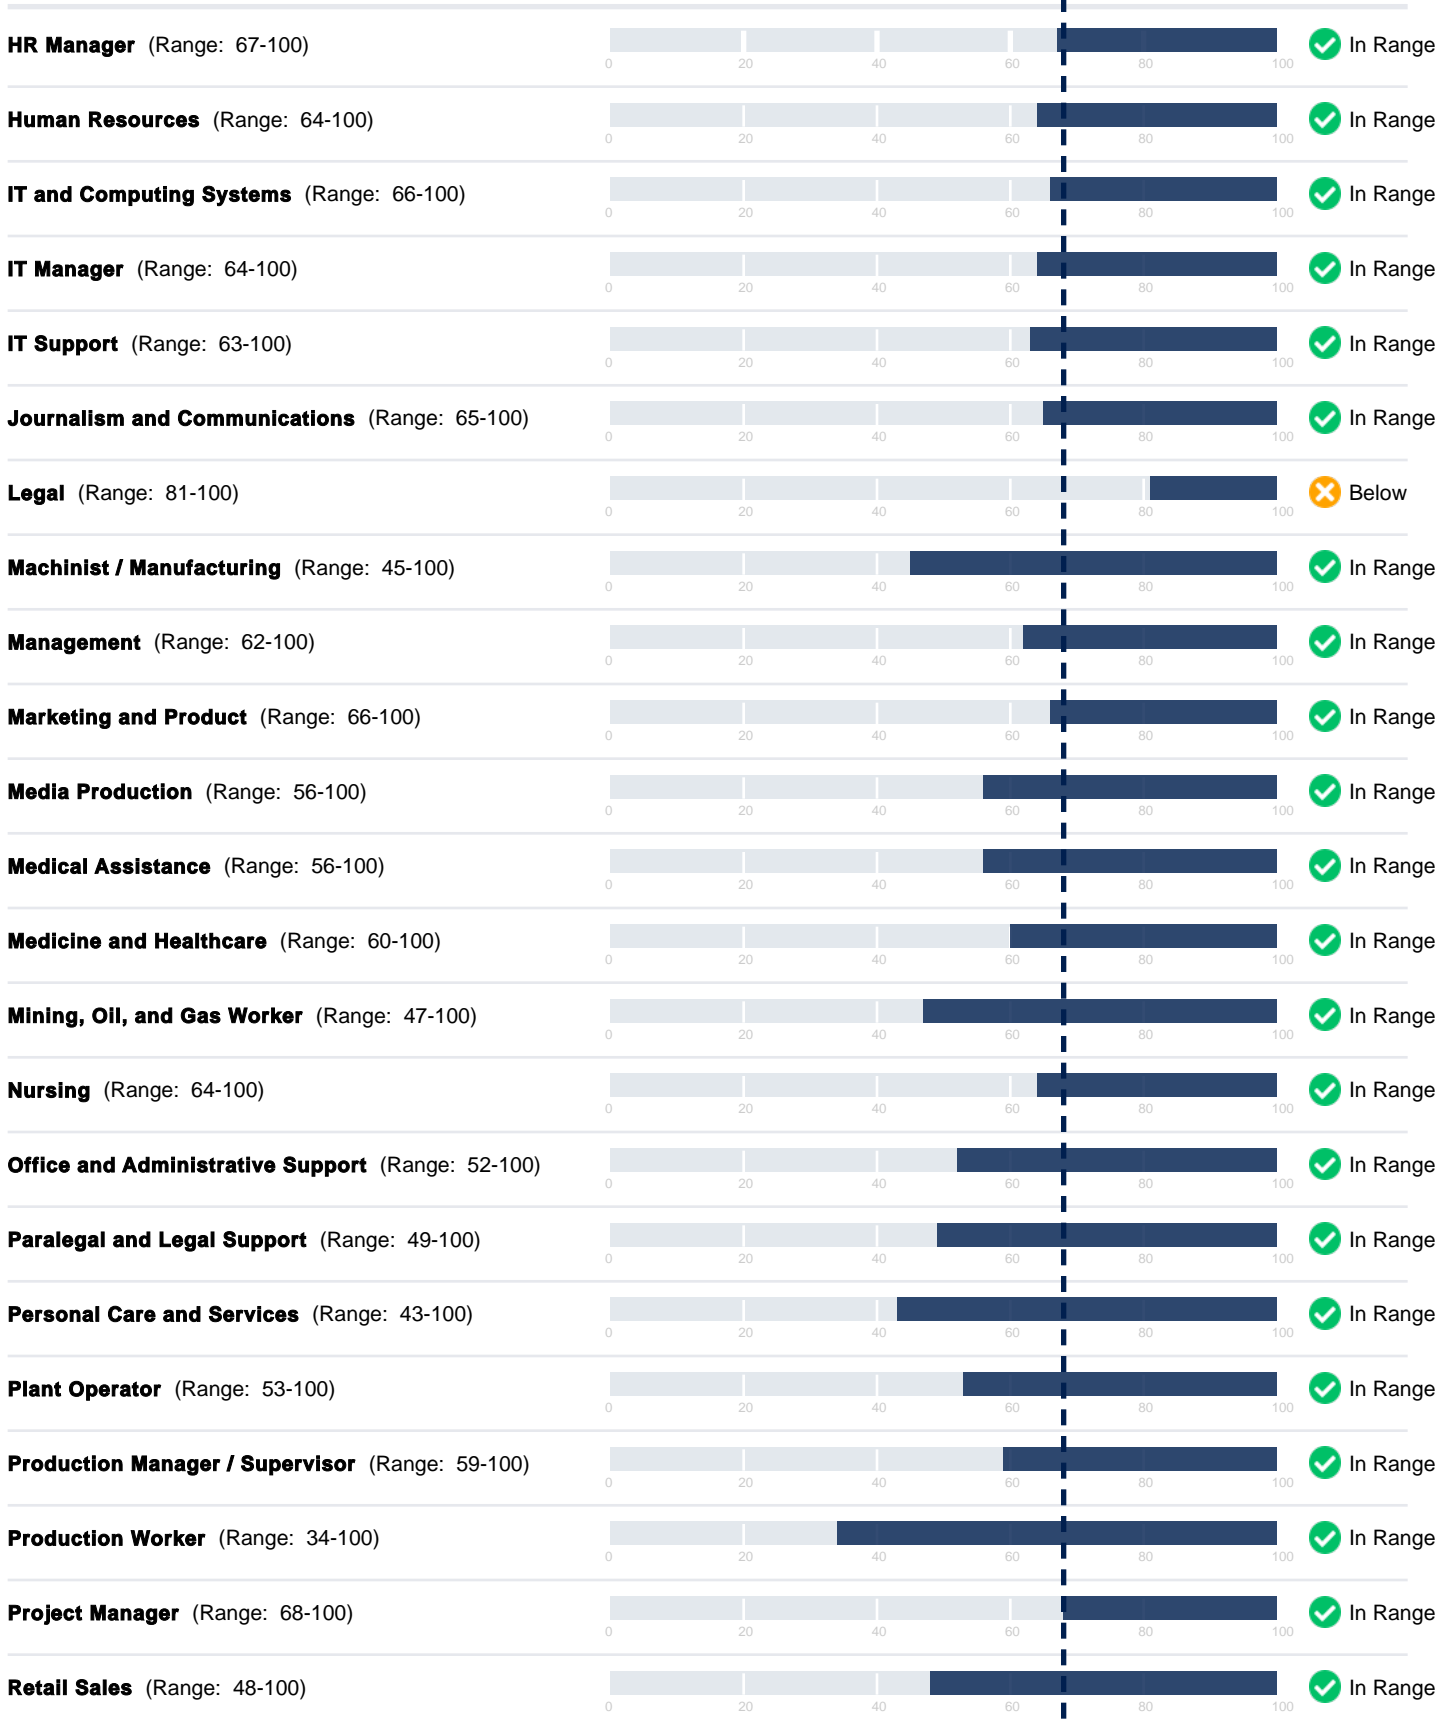

**Numerical Reasoning  
Percentile**

**68**

The game Weigh Station measures numeracy, quantitative problem-solving, and number fluency.

# Suggested GAME Score Ranges by Position

\*Based on global norms compiled by Criteria Corp.

Vince Sample | Score: 68

## Suggested GAME Score Ranges by Position

\*Based on global norms compiled by Criteria Corp.

Vince Sample | Score: 68