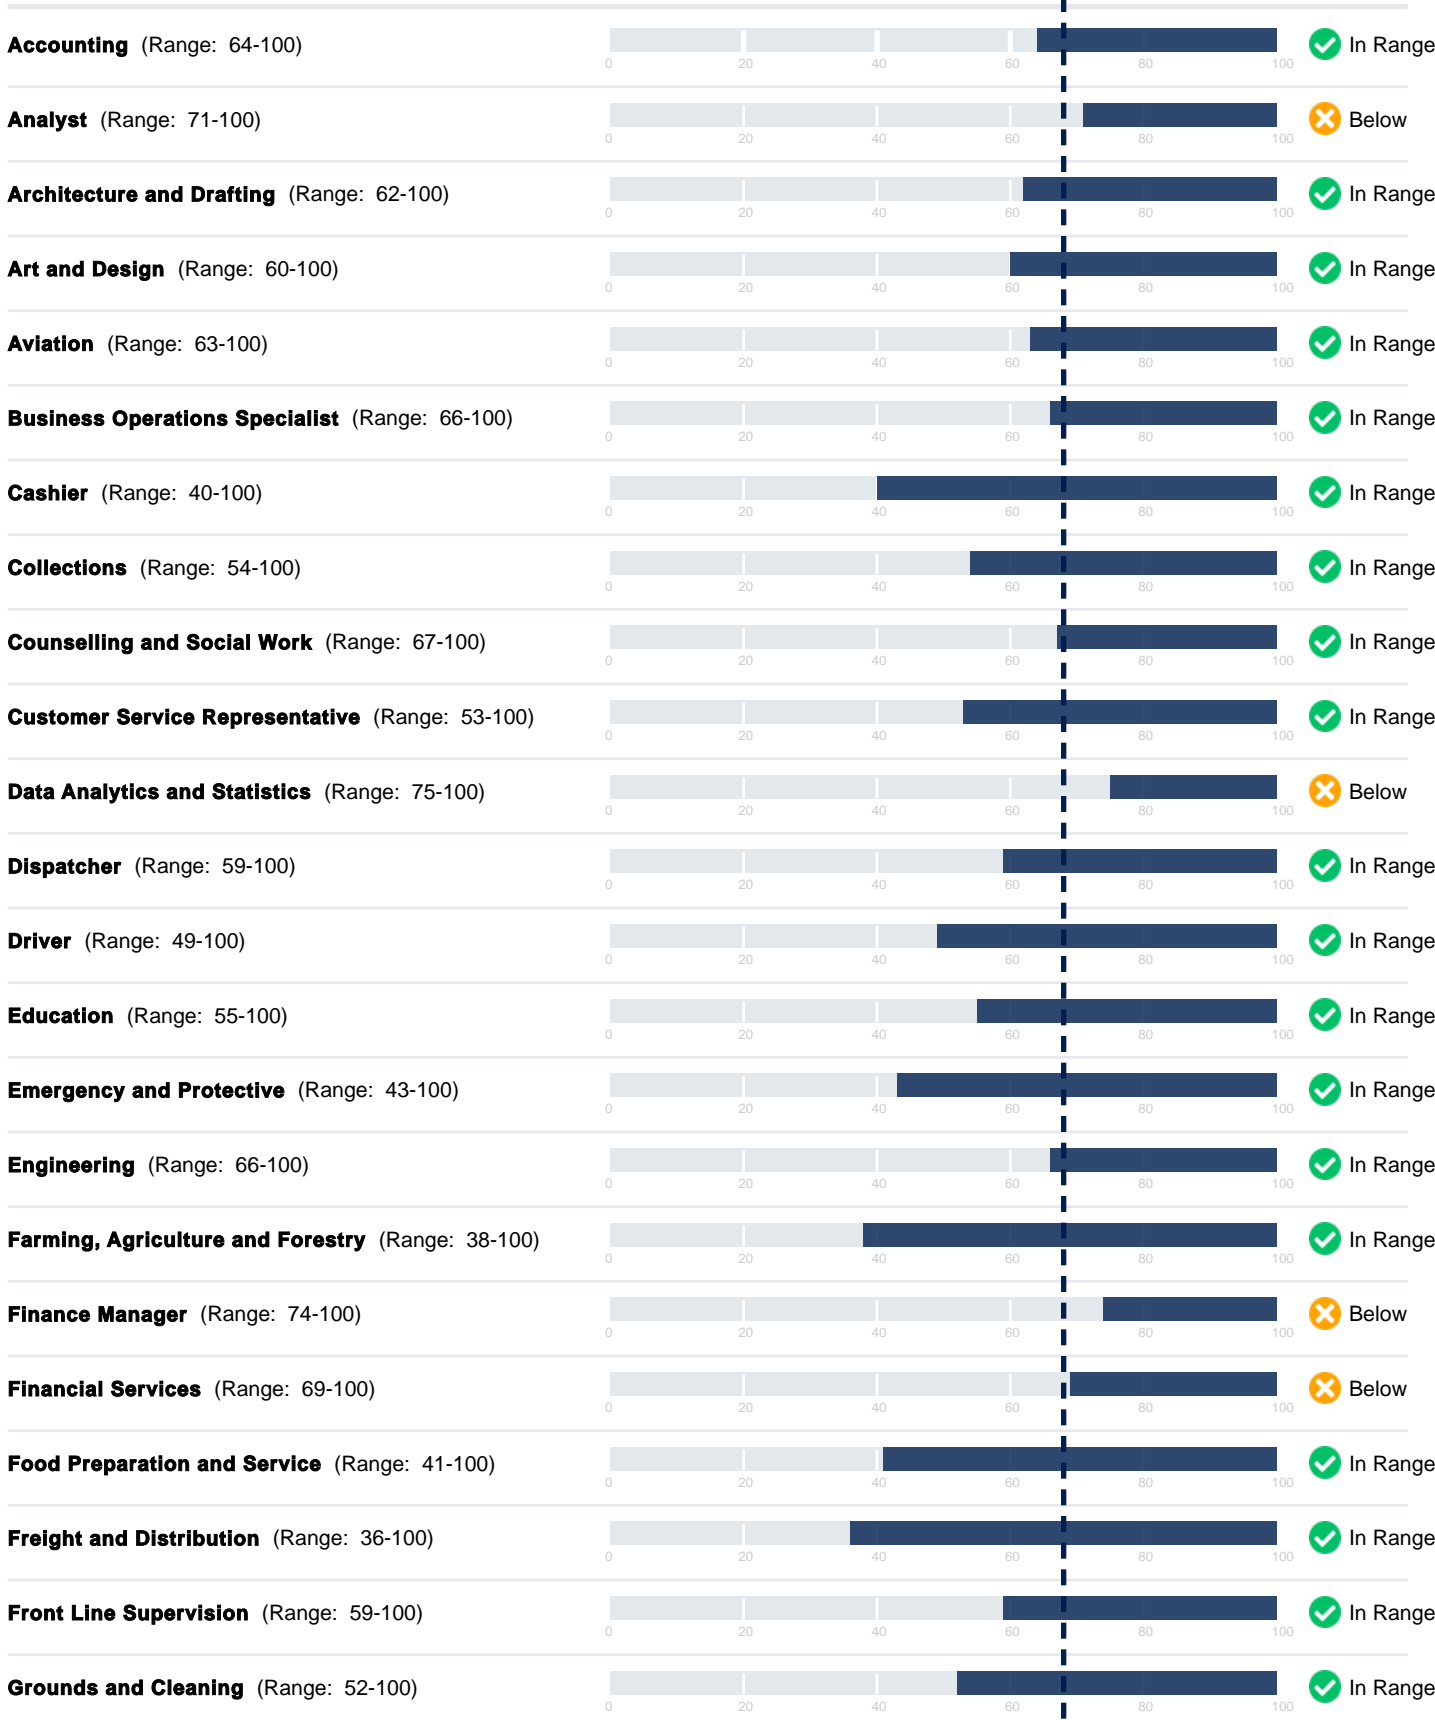

**Numerical Reasoning  
Percentile**

**68**

The game Weigh Station measures numeracy, quantitative problem-solving, and number fluency.

# Suggested GAME Score Ranges by Position

\*Based on global norms compiled by Criteria Corp.

Vince Sample | Score: 68

## Suggested GAME Score Ranges by Position

\*Based on global norms compiled by Criteria Corp.

Vince Sample | Score: 68